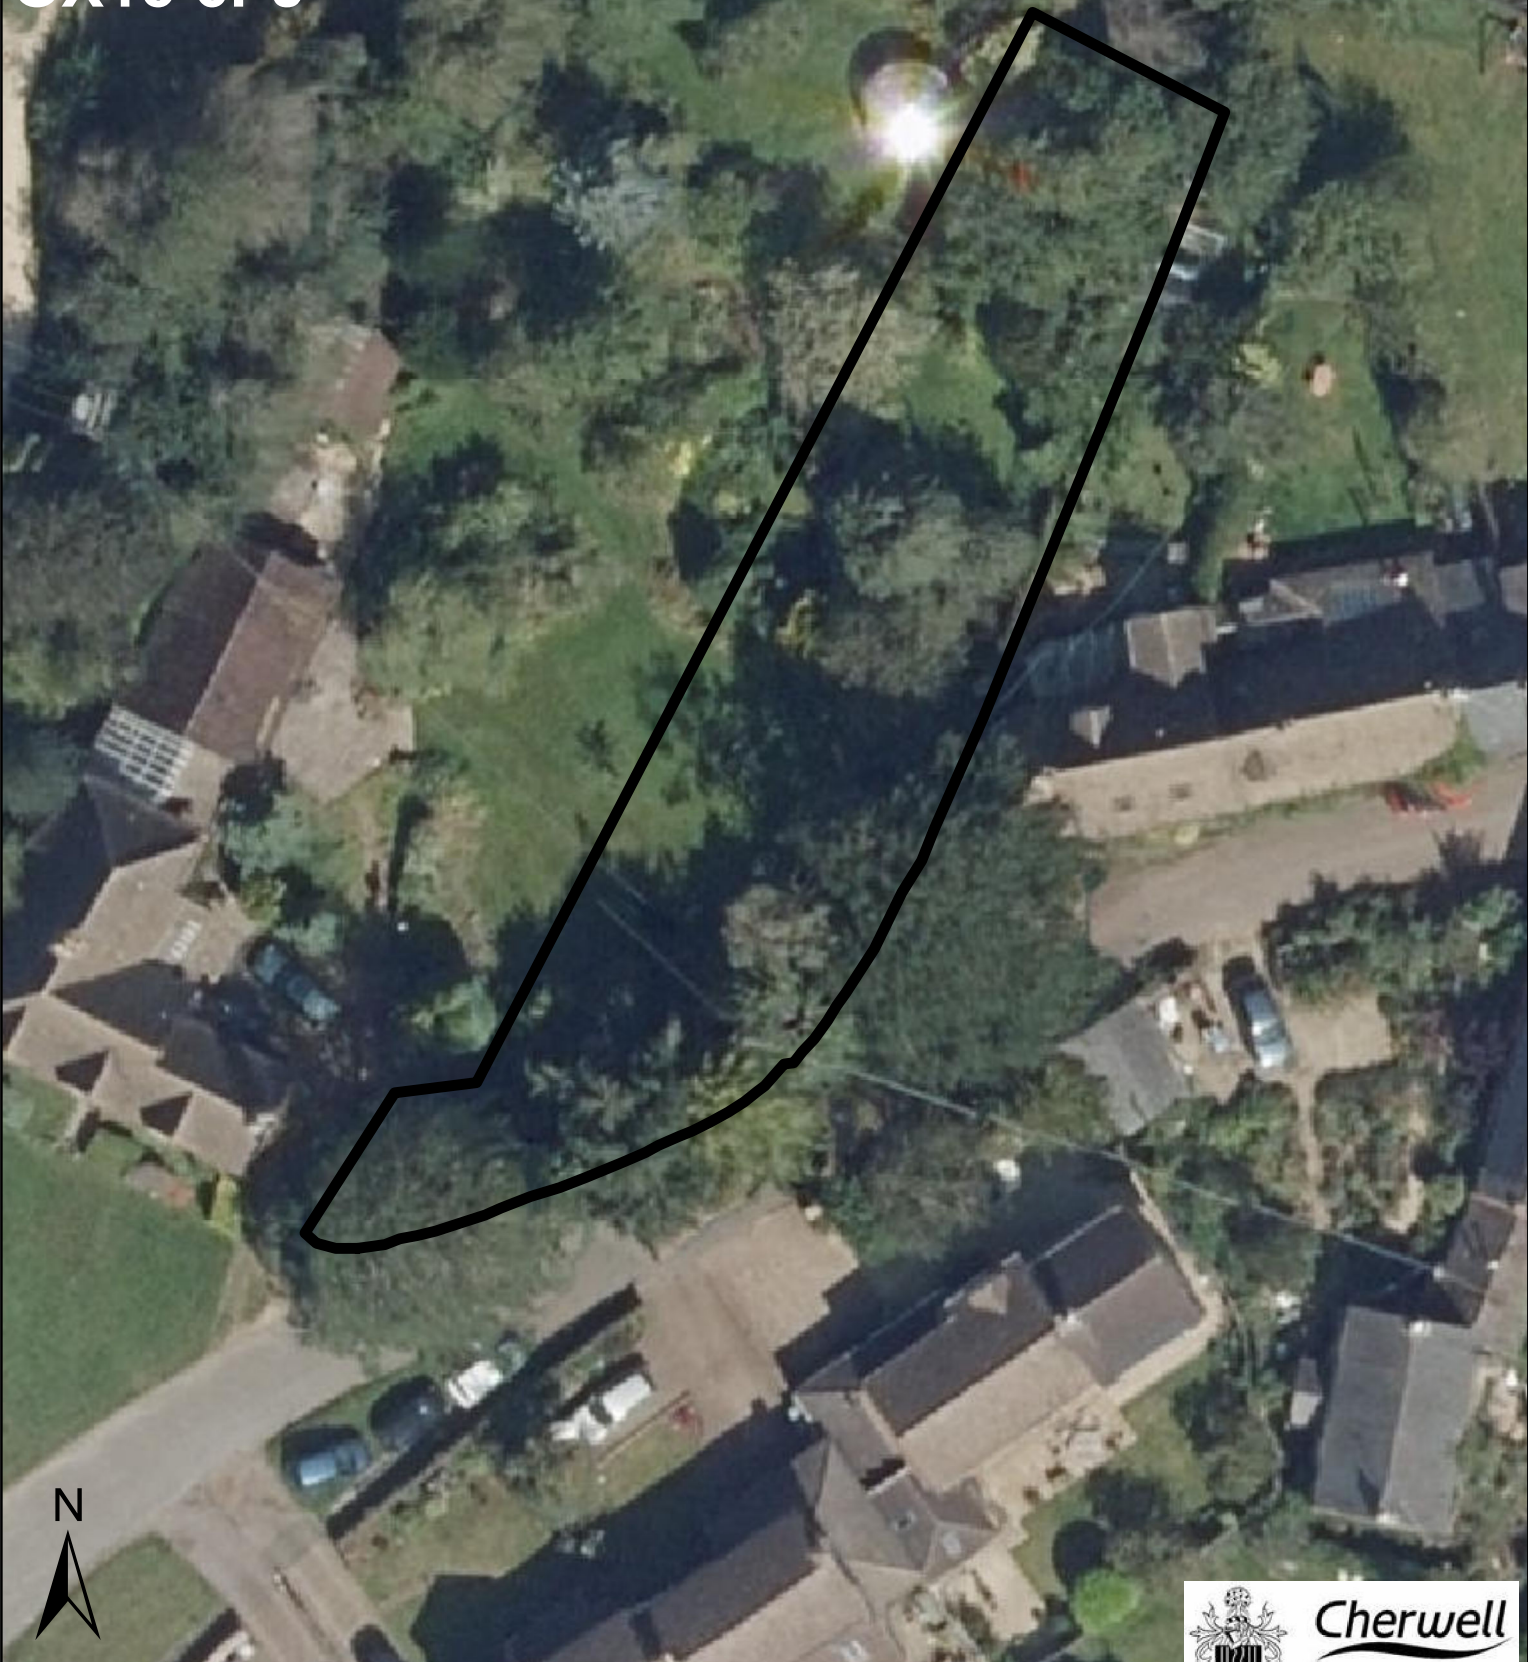

23/02682/F

**Land Adjacent To
The Old Manor House
7 The Green
Shutford
OX15 6PJ**

1:350